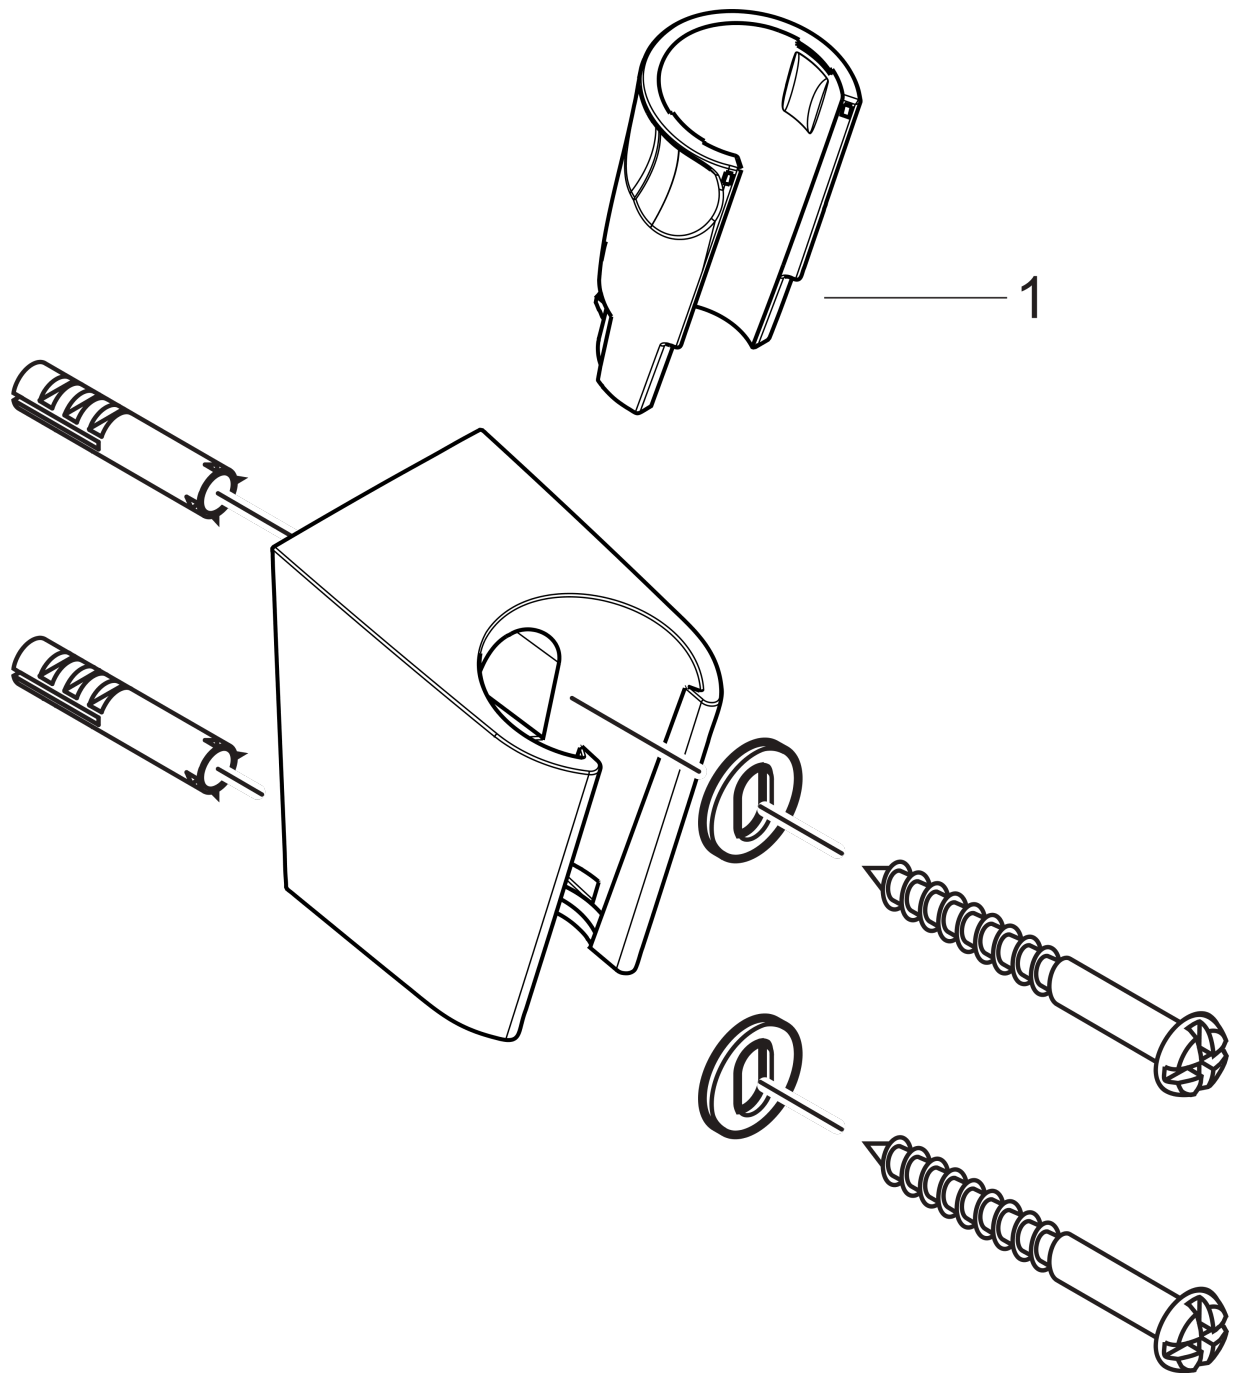

Shower holder Porter S

Finish: **Brushed Bronze**

Article Number: **28331140**

Description

product features

- fixed holding position
- for hose with conical nut
- material: plastic

Design awards

Product image

Scale drawing

Shower holder Porter S
Finish: **Brushed Bronze**

Article Number: **28331140**

Exploded Drawing

Year of production: >11/16

Shower holder Porter S

Finish: **Brushed Bronze**

Article Number: **28331140**