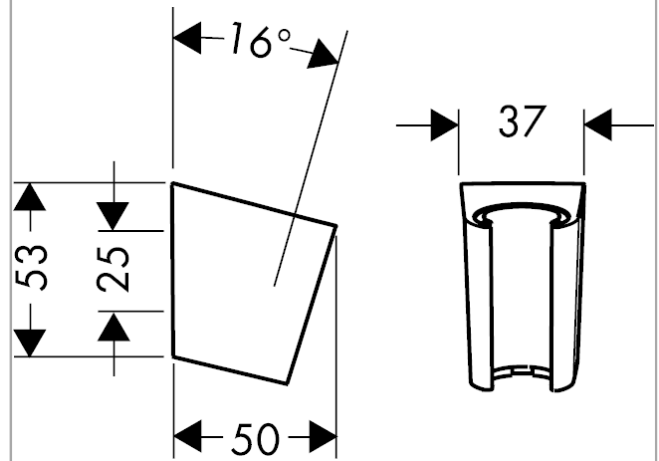

Shower holder Porter S

Finish: **Brushed Bronze**

Article Number: **28331140**

Description

product features

- fixed holding position
- for hose with conical nut
- material: plastic

Design awards

Product image

Scale drawing

Shower holder Porter S
Finish: **Brushed Bronze**

Article Number: **28331140**

Exploded Drawing

Year of production: >11/16

Shower holder Porter S

Finish: **Brushed Bronze**

Article Number: **28331140**